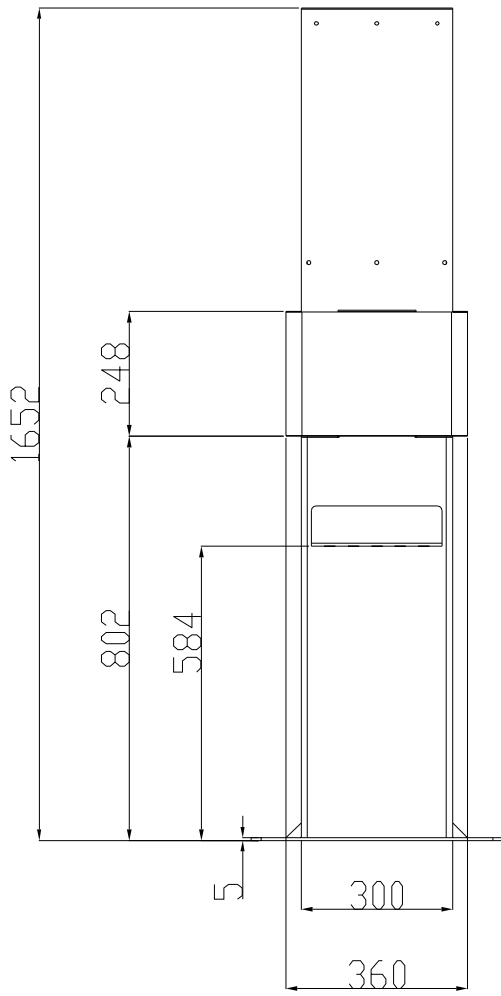

MOUNT POLE

EV-FLRSTAND40

PROJECT EV

SLEEK DESIGN

Attractive appearance,
simple but elegant

EASY TO INSTALL

Dimension (W/H/D)	500/1652/300mm
Weight	45KG
Applicable models	EVD-40S