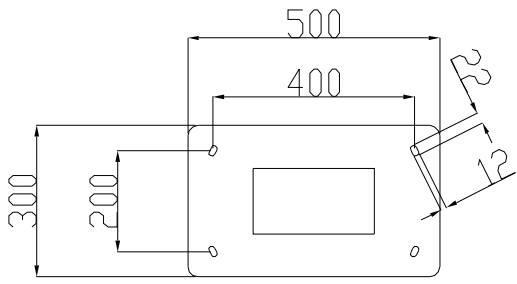

MOUNT POLE

EV-FLRSTAND40

PROJECT EV

SLEEK DESIGN

Attractive appearance,
simple but elegant

EASY TO INSTALL

Dimension (W/H/D)	500/1652/300mm
Weight	45KG
Applicable models	EVD-40S