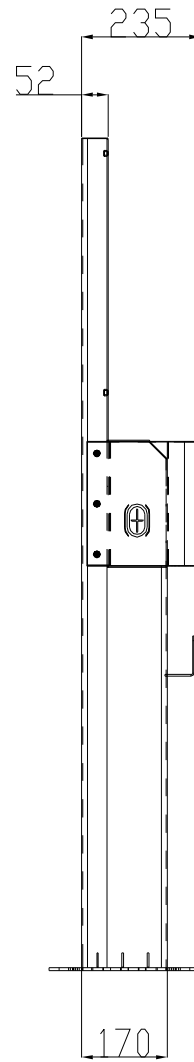

MOUNT POLE

EV-FLRSTAND40

PROJECT EV

SLEEK DESIGN

Attractive appearance,
simple but elegant

EASY TO INSTALL

Dimension (W/H/D)	500/1652/300mm
Weight	45KG
Applicable models	EVD-40S